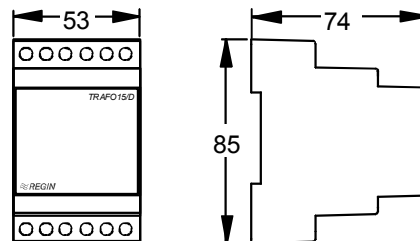

Wiring and dimensions

TRAFO15/D

Terminals 3 and 4 Supply voltage 230 V AC
Terminals 9 and 10 Secondary voltage 24 V AC

TRAFO60