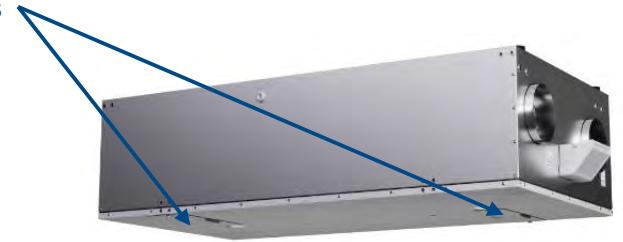

VSR 150/B

Item nr:
190199_488801

Filter locations

Filter kits:

161651 – PF VSR 150 STD kit

- PF VSR 150 F7/ePM1 60% Sup
- PF VSR 150 M5/ePM10 50% Ext

161652 – PF VSR 150 OPT kit 1

- PF VSR 150 F8/ePM1 80% Sup
- PF VSR 150 M5/ePM10 50% Ext

systemair | SAVE

Original filter kit inside
Item no: 161651

systemair | SAVE

Original filter kit inside
Item no: 161652