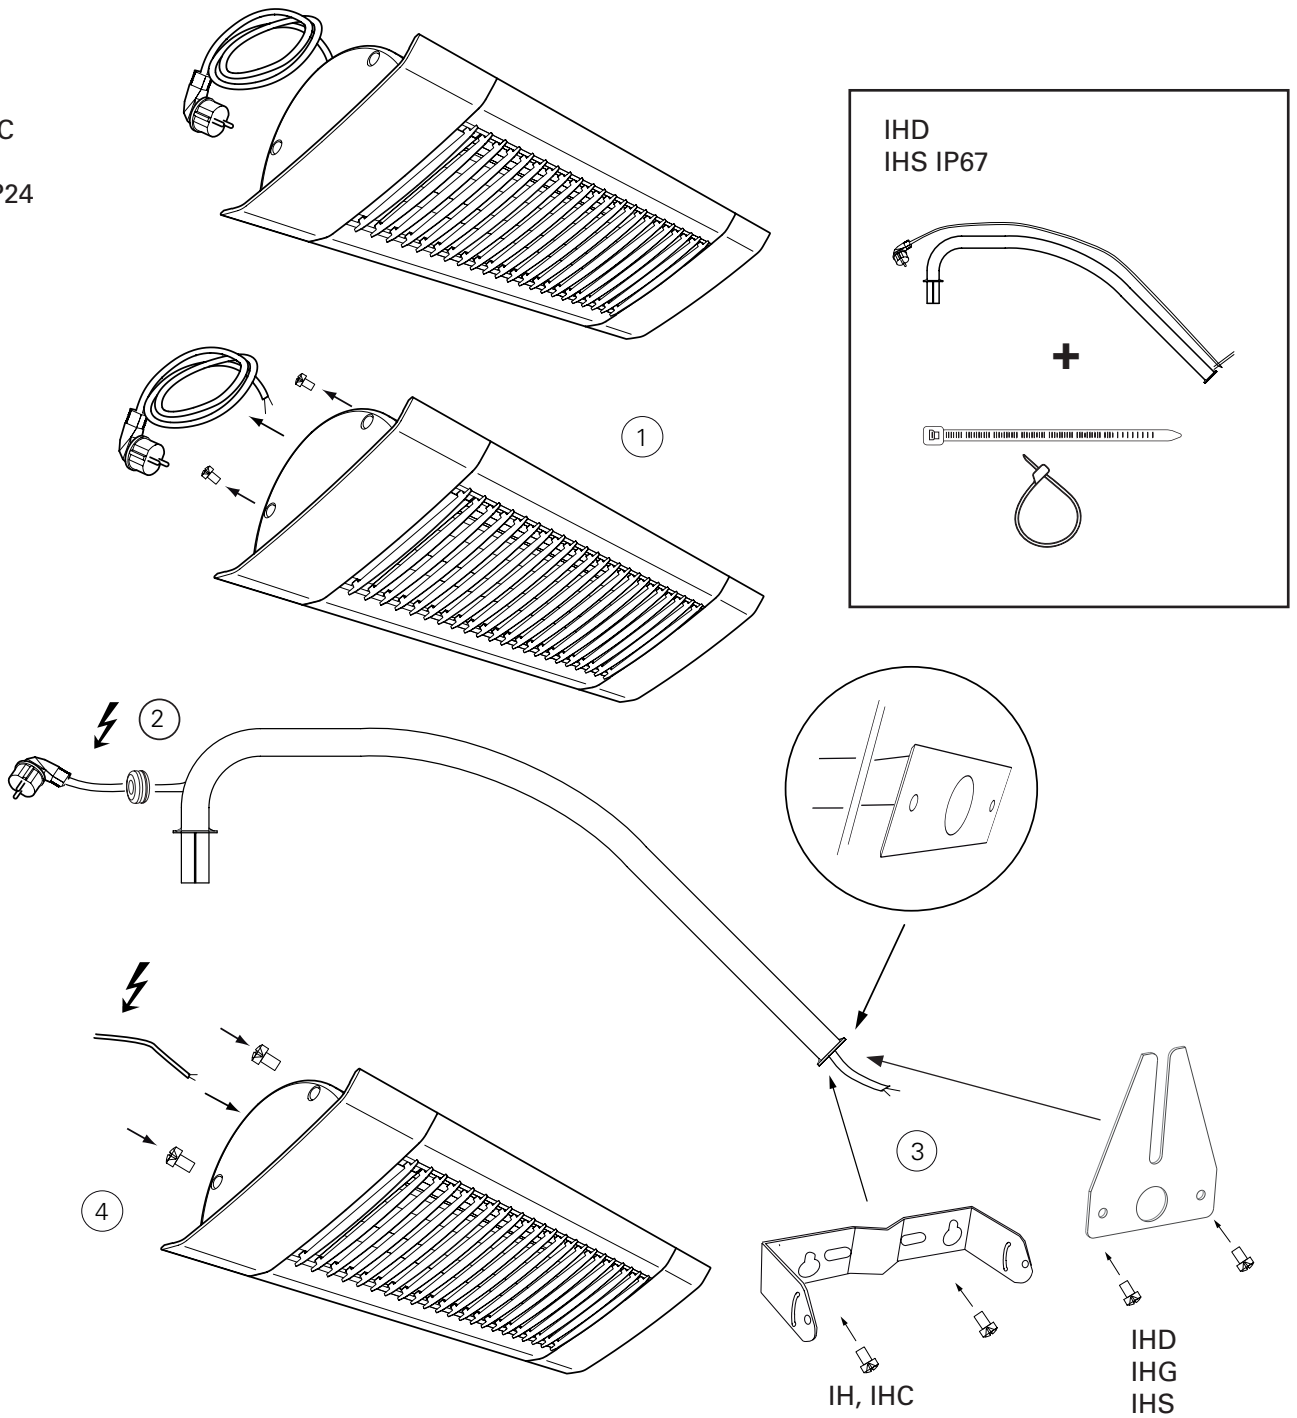

2

IH, IHC
IHS IP24
IHG