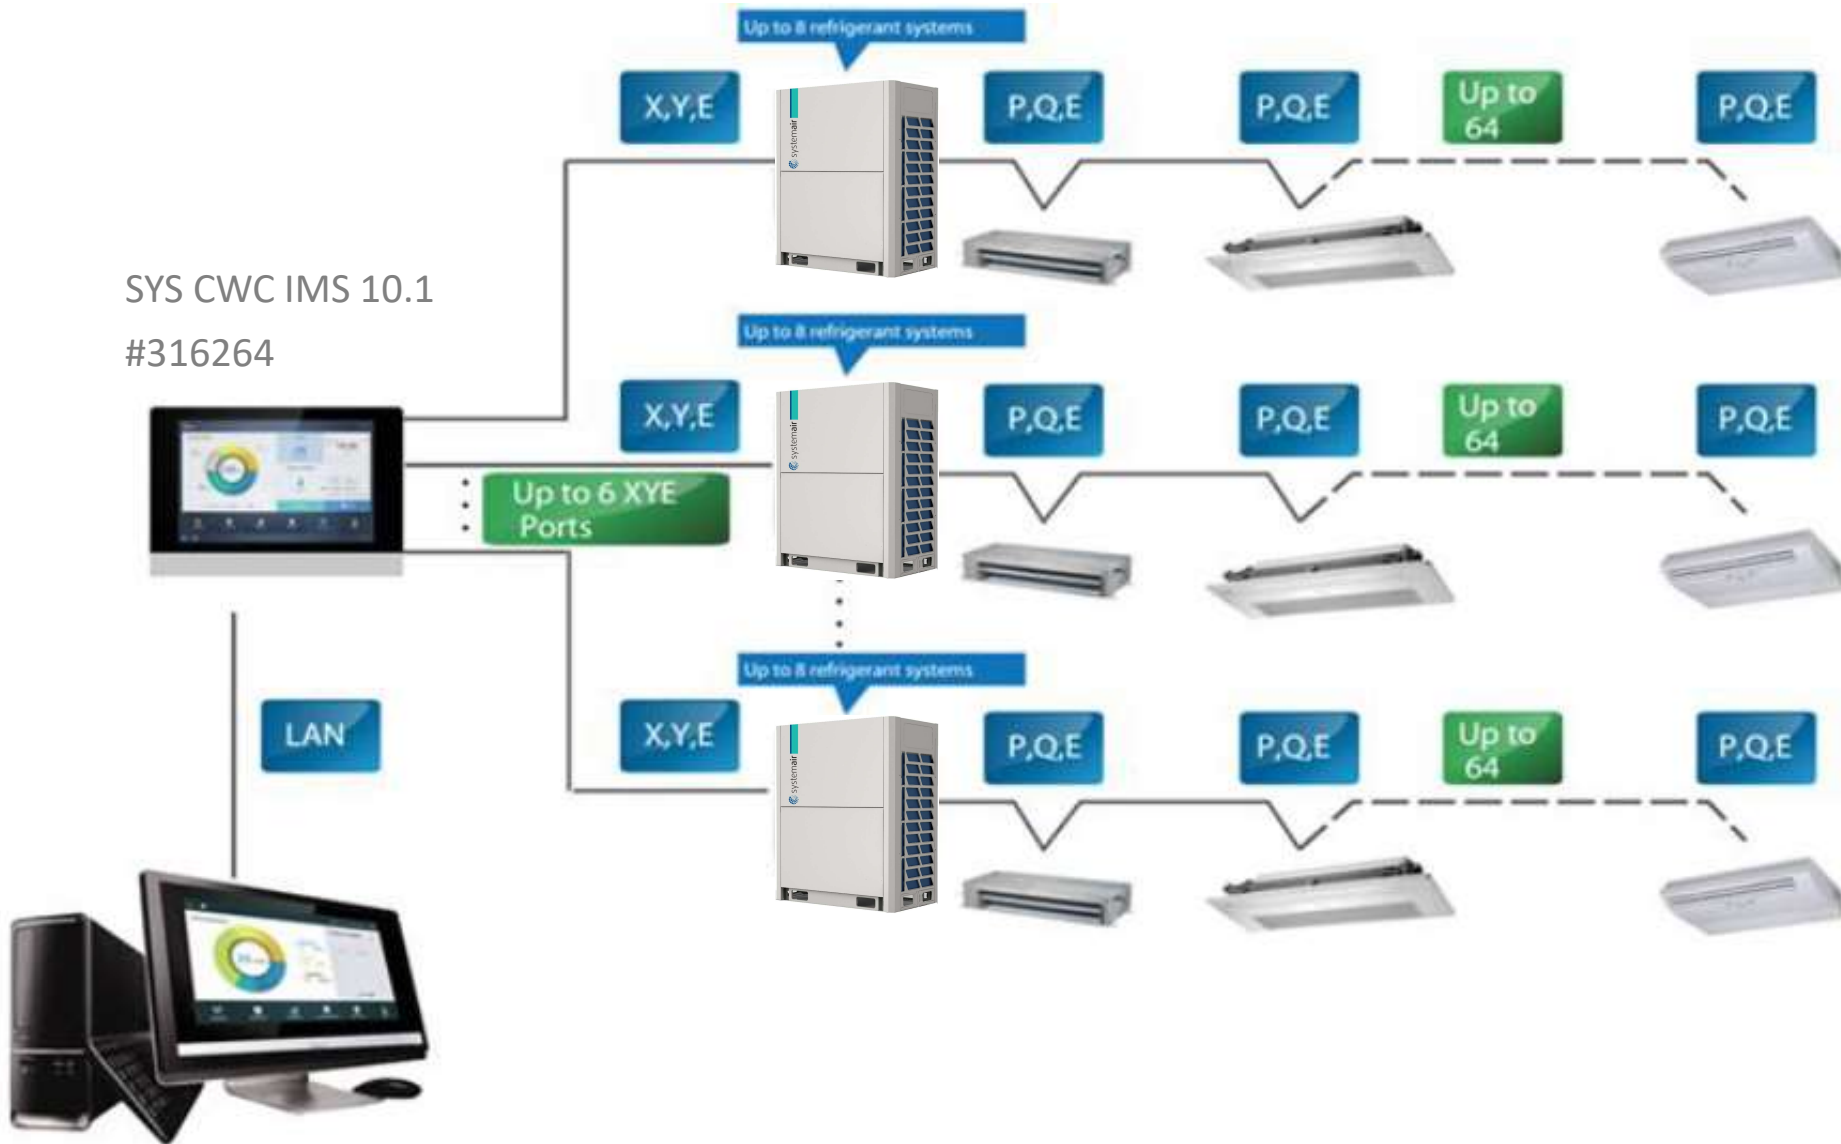

SYS CWC TOUCH 6.2
#316263

SYS CWC IMS 10.1
#316264

SYS GW IMS BAC
#317156

SYS GW MODBUS
#316166