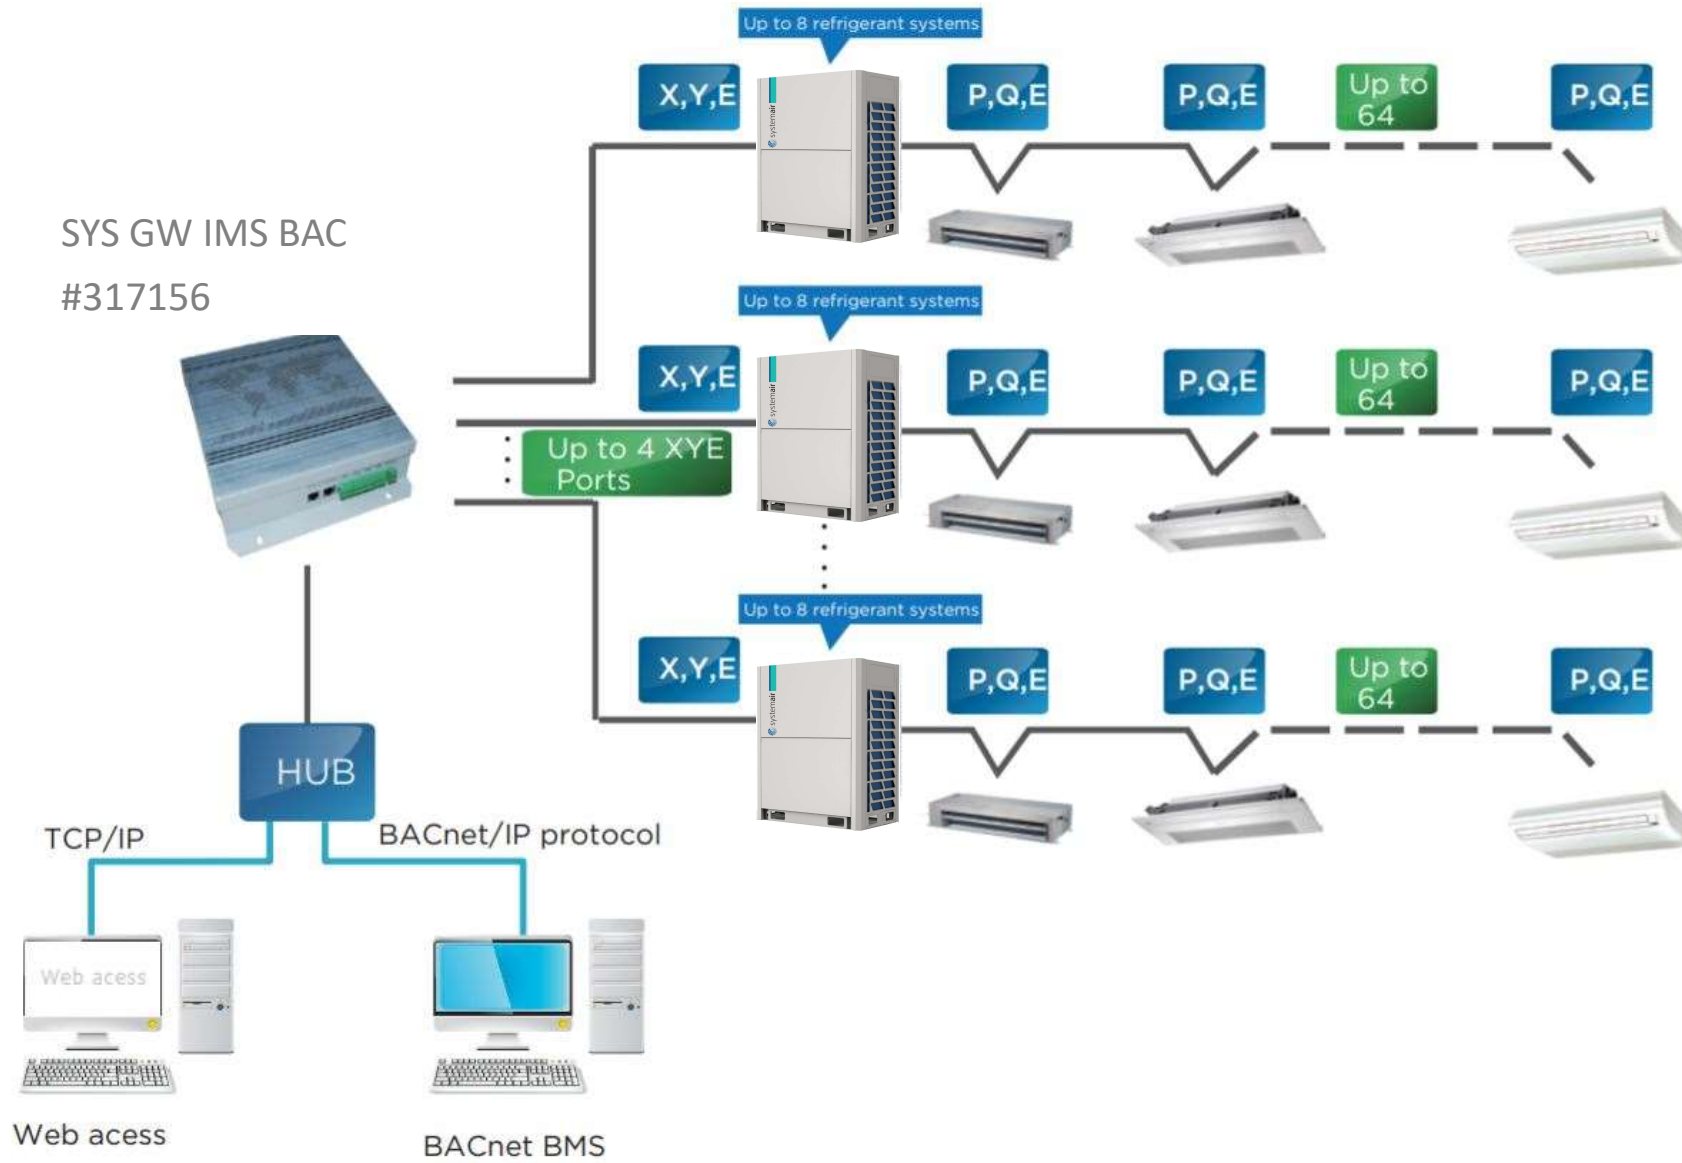

SYS CWC TOUCH 6.2
#316263

SYS CWC IMS 10.1
#316264

SYS GW IMS BAC
#317156

SYS GW MODBUS
#316166