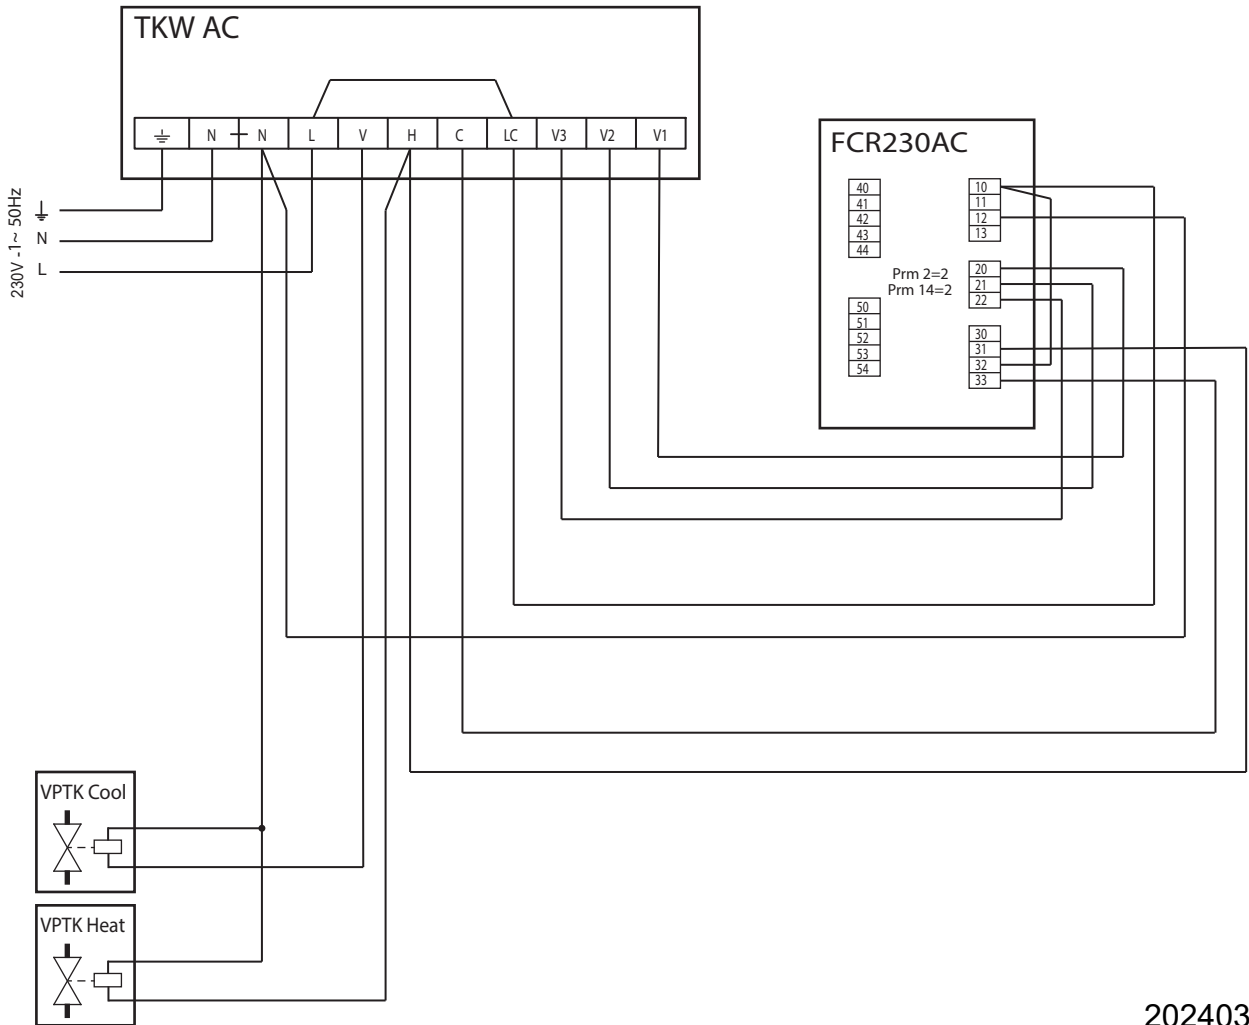

# wd-TKW AC-4 pipe Heating and Cooling

20240322