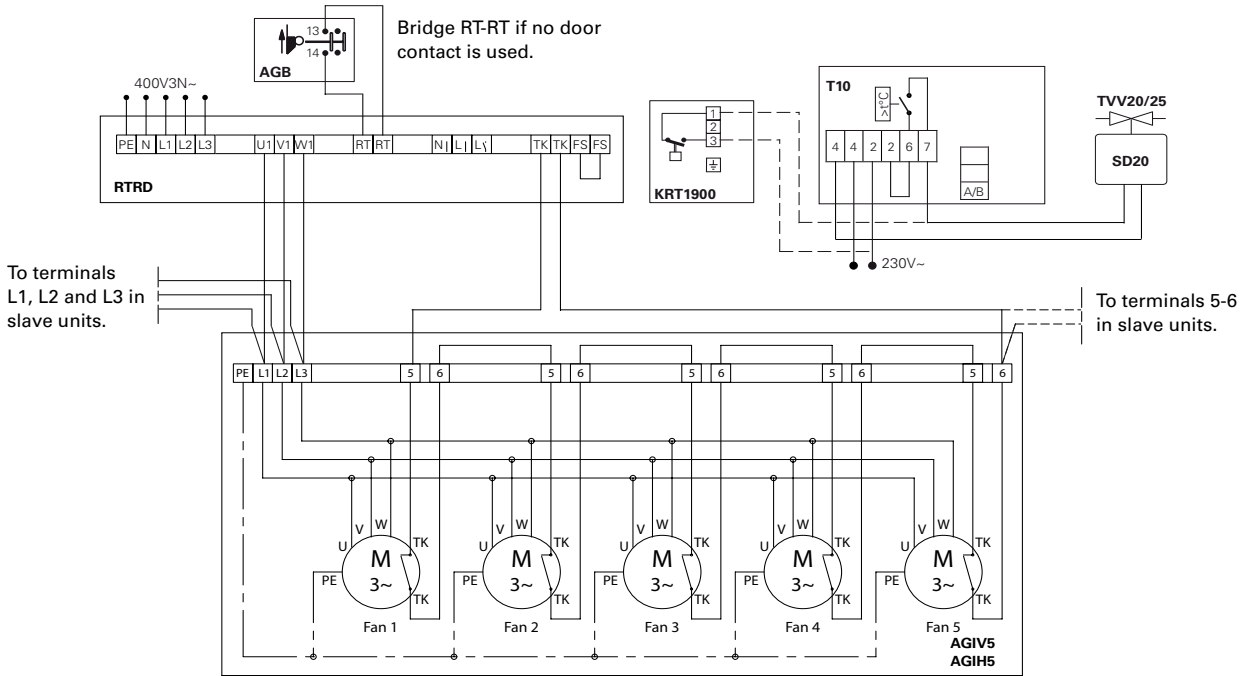

## Wiring diagrams

Control options for units without heat

Level 1

Wiring diagram valid for all AGI. Number of motors corresponds with the number in the type label.

Wiring diagrams

Control options for water heated units

Level 1

Level 2

Wiring diagram valid for all AGI. Number of motors corresponds with the number in the type label.