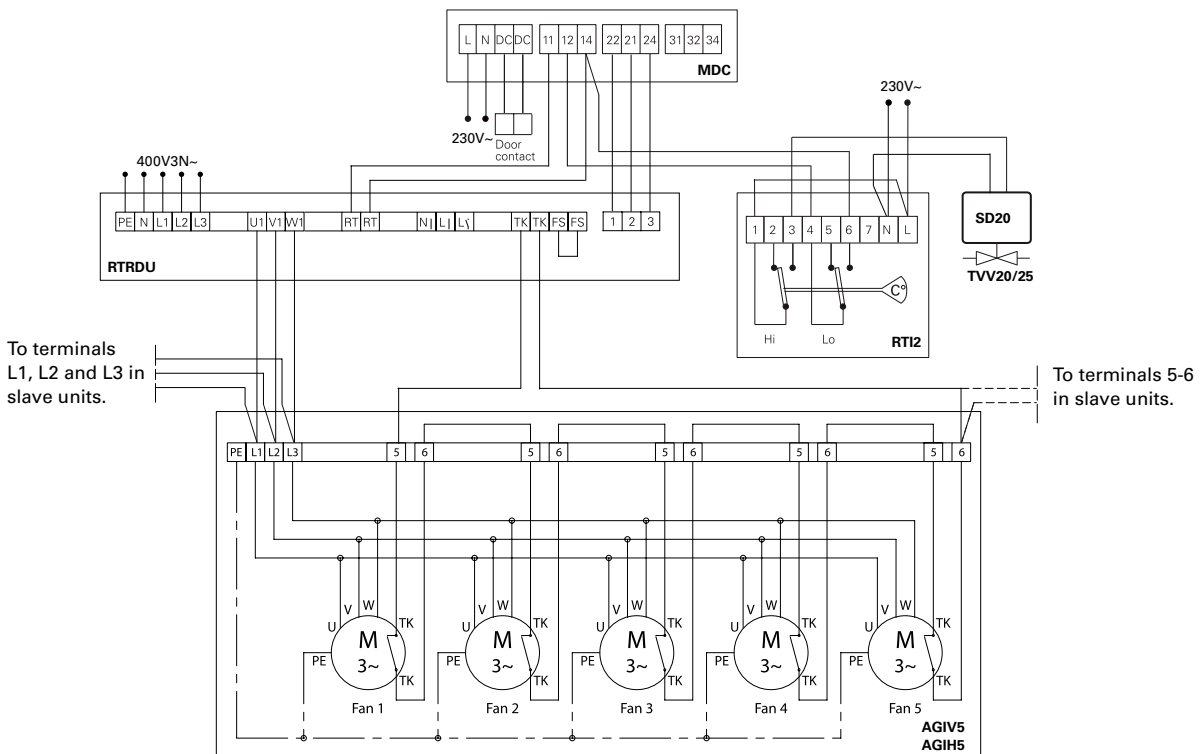

## Wiring diagrams

Control options for units without heat

Level 1

Wiring diagram valid for all AGI. Number of motors corresponds with the number in the type label.

Wiring diagrams

Control options for water heated units

Level 1

Level 2

Wiring diagram valid for all AGI. Number of motors corresponds with the number in the type label.