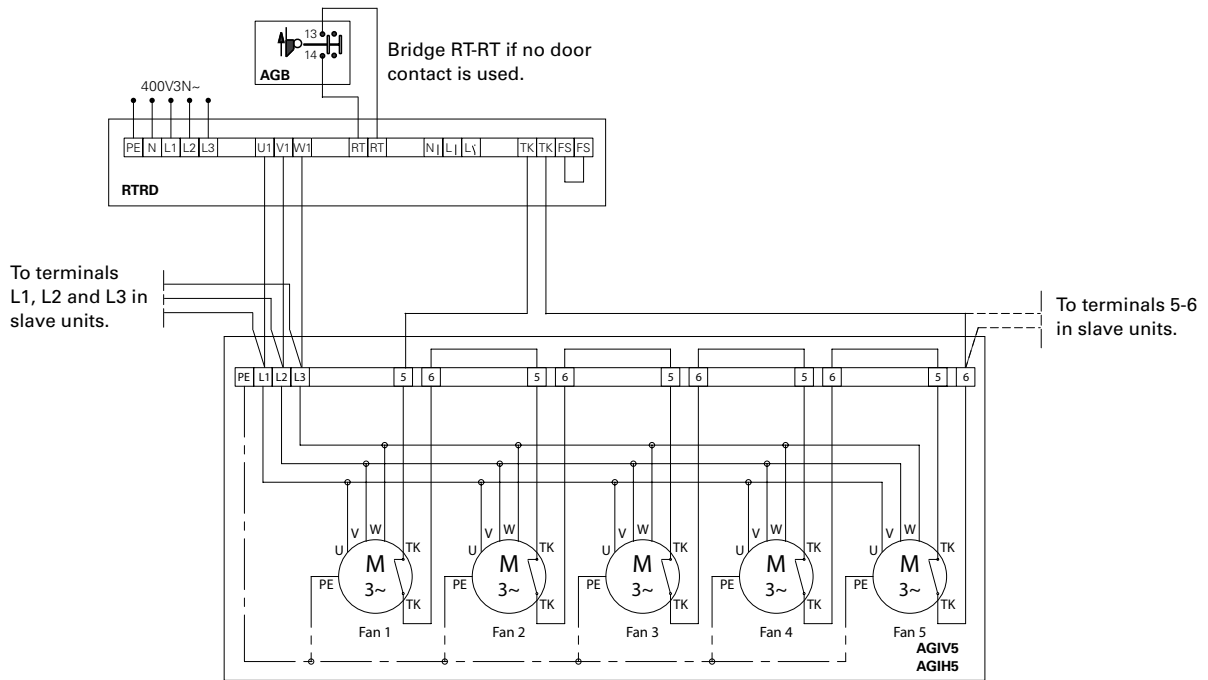

## Wiring diagrams

Control options for units without heat

Level 1

Wiring diagram valid for all AGI. Number of motors corresponds with the number in the type label.

Wiring diagrams

Control options for water heated units