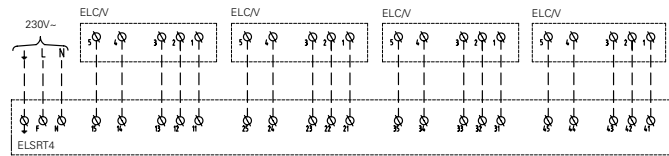

Fan Heater Elektra

Elektra C

ELSRT, control box with thermostat

ELSRT4, control box with thermostat, for 4 units

Elektra F

ELS,
control box start/stop

Fan Heater Elektra

Elektra V

ELSRT,
control box with
thermostat

Elektra V 400-440V3~
ELV3333, ELV5333
ELV3344, ELV6344

ELSRT4,
control box with
thermostat, for 4 units

Elektra H

ELRT,
Room thermostat

Elektra H 400V3~
ELH633, ELH933