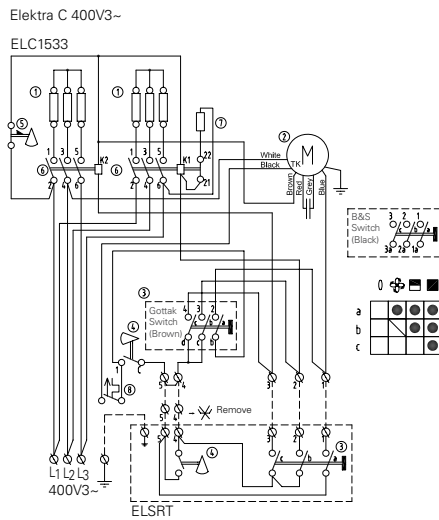

Fan Heater Elektra

Elektra C

ELSRT, control box with thermostat

ELSRT4, control box with thermostat, for 4 units

Elektra F

ELS,
control box start/stop

Fan Heater Elektra

Elektra V

ELSRT,
control box with
thermostat

Elektra V 400-440V3~
ELV3333, ELV5333
ELV3344, ELV6344

ELSRT4,
control box with
thermostat, for 4 units

Elektra H

ELRT,
Room thermostat

Elektra H 400V3~
ELH633, ELH933