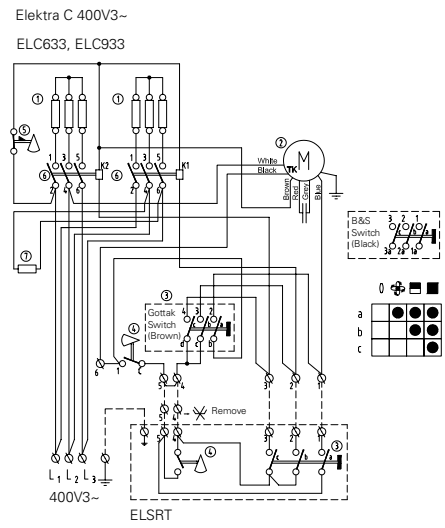

Fan Heater Elektra

Elektra C

ELSRT, control box with thermostat

ELSRT4, control box with thermostat, for 4 units

Elektra F

ELS,
control box start/stop

Fan Heater Elektra

Elektra V

ELSRT,
control box with
thermostat

Elektra V 400-440V3~
ELV3333, ELV5333
ELV3344, ELV6344

ELSRT4,
control box with
thermostat, for 4 units

Elektra H

ELRT,
Room thermostat

Elektra H 400V3~
ELH633, ELH933