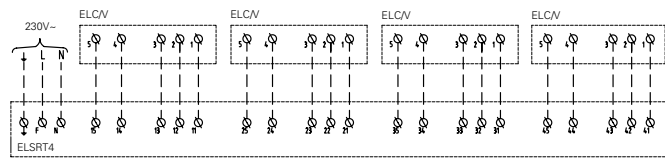

Fan Heater Elektra

Elektra C

ELSRT, control box with thermostat

ELSRT4, control box with thermostat, for 4 units

Elektra F

ELS,
control box start/stop

Fan Heater Elektra

Elektra V

ELSRT,
control box with
thermostat

Elektra V 400-440V3~
ELV3333, ELV5333
ELV3344, ELV6344

ELSRT4,
control box with
thermostat, for 4 units

Elektra H

ELRT,
Room thermostat

Elektra H 400V3~
ELH633, ELH933