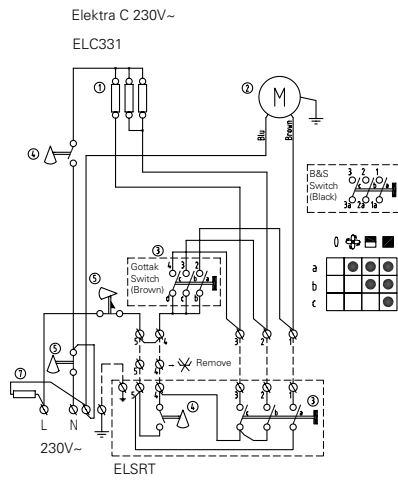

Fan Heater Elektra

Elektra C

ELSRT, control box with thermostat

ELSRT4, control box with thermostat, for 4 units

Elektra F

ELS,
control box start/stop

Fan Heater Elektra

Elektra V

ELSRT,
control box with
thermostat

Elektra V 400-440V3~
ELV3333, ELV5333
ELV3344, ELV6344

ELSRT4,
control box with
thermostat, for 4 units

Elektra H

ELRT,
Room thermostat

Elektra H 400V3~
ELH633, ELH933