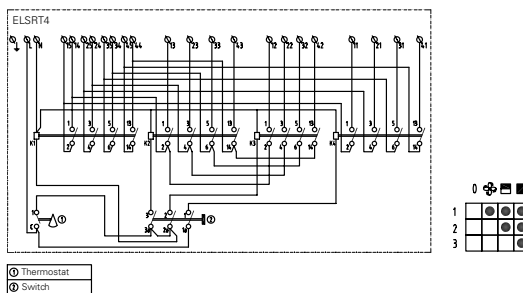

Fan Heater Elektra

Elektra C

ELSRT, control box with thermostat

ELSRT4, control box with thermostat, for 4 units

Elektra F

ELS,
control box start/stop

Fan Heater Elektra

Elektra V

ELSRT,
control box with
thermostat

Elektra V 400-440V3~
ELV3333, ELV5333
ELV3344, ELV6344

ELSRT4,
control box with
thermostat, for 4 units

Elektra H

ELRT,
Room thermostat

Elektra H 400V3~
ELH633, ELH933