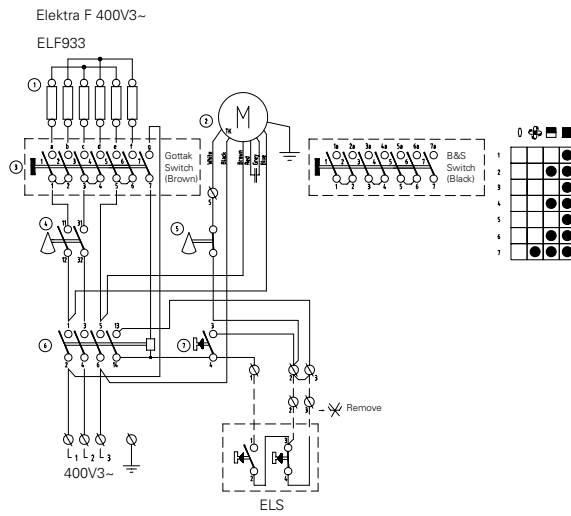

Fan Heater Elektra

Elektra C

ELSRT, control box with thermostat

ELSRT4, control box with thermostat, for 4 units

Elektra F

ELS,
control box start/stop

Fan Heater Elektra

Elektra V

ELSRT,
control box with
thermostat

Elektra V 400-440V3~
ELV3333, ELV5333
ELV3344, ELV6344

ELSRT4,
control box with
thermostat, for 4 units

Elektra H

ELRT,
Room thermostat

Elektra H 400V3~
ELH633, ELH933