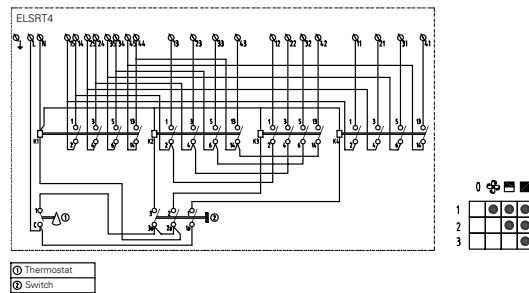

Fan Heater Elektra

Elektra C

ELSRT, control box with thermostat

ELSRT4, control box with thermostat, for 4 units

Elektra F

ELS,
control box start/stop

Fan Heater Elektra

Elektra V

ELSRT,
control box with
thermostat

Elektra V 400-440V3~
ELV3333, ELV5333
ELV3344, ELV6344

ELSRT4,
control box with
thermostat, for 4 units

Elektra H

ELRT,
Room thermostat

Elektra H 400V3~
ELH633, ELH933