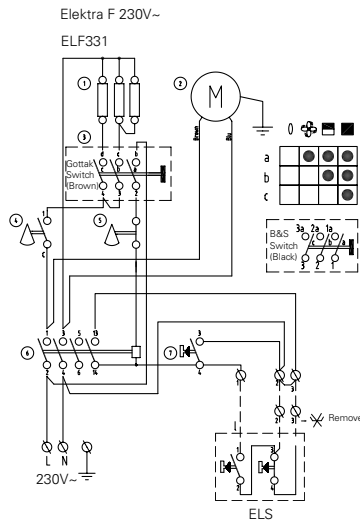

Fan Heater Elektra

Elektra C

ELSRT, control box with thermostat

ELSRT4, control box with thermostat, for 4 units

Elektra F

ELS,
control box start/stop

Fan Heater Elektra

Elektra V

ELSRT,
control box with
thermostat

Elektra V 400-440V3~
ELV3333, ELV5333
ELV3344, ELV6344

ELSRT4,
control box with
thermostat, for 4 units

Elektra H

ELRT,
Room thermostat

Elektra H 400V3~
ELH633, ELH933