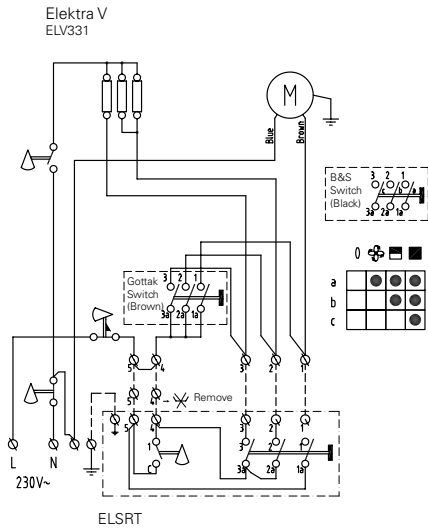

Fan Heater Elektra

Elektra C

ELSRT, control box with thermostat

ELSRT4, control box with thermostat, for 4 units

Elektra F

ELS,
control box start/stop

Fan Heater Elektra

Elektra V

ELSRT,
control box with
thermostat

Elektra V 400-440V3~
ELV3333, ELV5333
ELV3344, ELV6344

ELSRT4,
control box with
thermostat, for 4 units

Elektra H

ELRT,
Room thermostat

Elektra H 400V3~
ELH633, ELH933