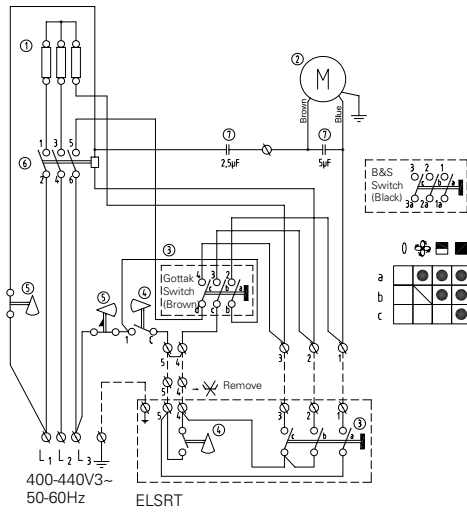

Fan Heater Elektra

Elektra C

ELSRT, control box with thermostat

ELSRT4, control box with thermostat, for 4 units

Elektra F

ELS,
control box start/stop

Fan Heater Elektra

Elektra V

ELSRT,
control box with
thermostat

Elektra V 400-440V3~
ELV3333, ELV5333
ELV3344, ELV6344

ELSRT4,
control box with
thermostat, for 4 units

Elektra H

ELRT,
Room thermostat

Elektra H 400V3~
ELH633, ELH933