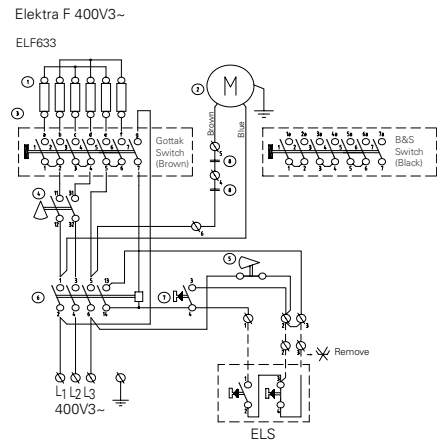

Fan Heater Elektra

Elektra C

ELSRT, control box with thermostat

ELSRT4, control box with thermostat, for 4 units

Elektra F

ELS,
control box start/stop

Fan Heater Elektra

Elektra V

ELSRT,
control box with
thermostat

Elektra V 400-440V3~
ELV3333, ELV5333
ELV3344, ELV6344

ELSRT4,
control box with
thermostat, for 4 units

Elektra H

ELRT,
Room thermostat

Elektra H 400V3~
ELH633, ELH933