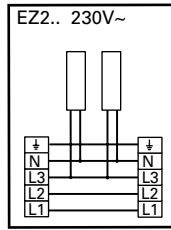

**Wiring diagrams EZ 200**

**Internal wiring diagrams**

Elztrip EZ200

**Control with electric heating control ERP, Elztrip 230V / 400V**